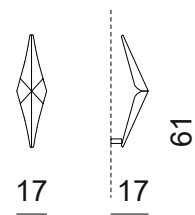

Metal folded like a paper origami creation: this was the idea that inspired Noshi Lamps by BizzottoItalia, elements created almost like magic by expert hands, custodians of an age-old art.

7140
cm: 17 x 17 x 61 h.
In.: 6 ³/₄ x 22 x 24 h.