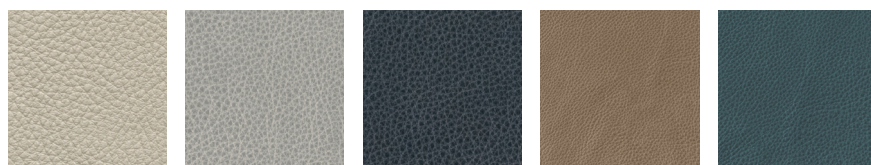

New Classic 834   New Classic 971   New Classic 932   New Classic 823   New Classic 825

CAT.B1