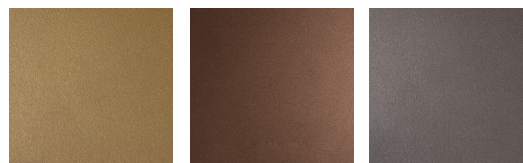

Gambe in metallo / metal legs

OT Ottone RA Rame TI Titanio