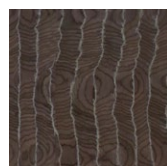

FINITURE DISPONIBILI / AVAILABLE FINISHES

Struttura / structure

TW Thai Wood