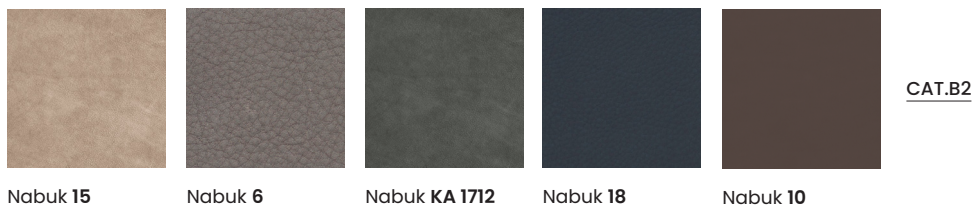

FINITURE DISPONIBILI / AVAILABLE FINISHES

Base

RG Reflex gold

RC Reflex chrome

Pelli / leathers

Tessuti / fabrics

* I colori dei prodotti, pelli, tessuti, finiture etc... sono indicativi / The colors of the products, leather, fabrics, finishings etc... are indicative