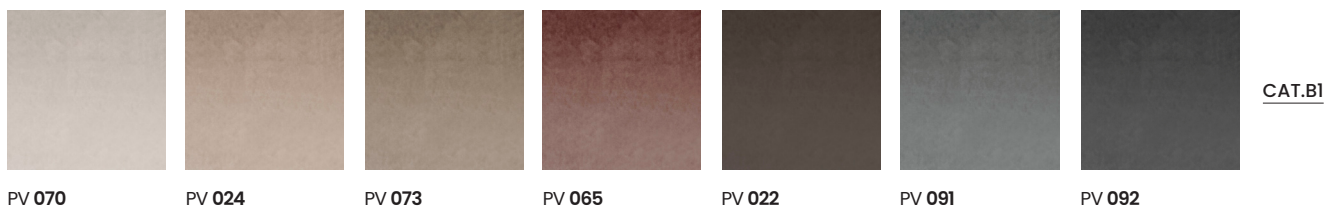

FINITURE DISPONIBILI / AVAILABLE FINISHES

Base

RG Reflex gold

RC Reflex chrome

Pelli / leathers

Tessuti / fabrics

* I colori dei prodotti, pelli, tessuti, finiture etc... sono indicativi / The colors of the products, leather, fabrics, finishings etc... are indicative