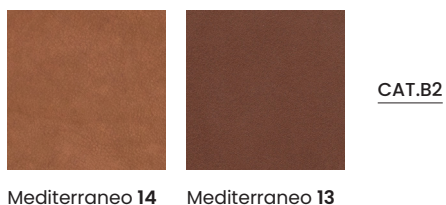

FINITURE DISPONIBILI / AVAILABLE FINISHES

Base

RG Reflex gold

RC Reflex chrome

Pelli / leathers

Tessuti / fabrics

* I colori dei prodotti, pelli, tessuti, finiture etc... sono indicativi / The colors of the products, leather, fabrics, finishings etc... are indicative