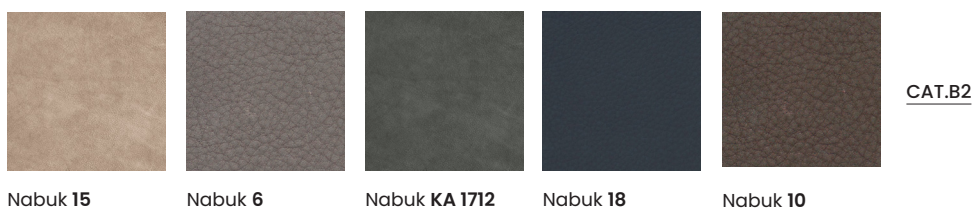

*The Infinity swivel armchair by BizzottoItalia, with its rounded design, represents an ideal furnishing solution to meet various design needs. This small "egg" chair is easily placed in any environment, whether private or public. Extremely versatile, it offers a diverse furnishing proposal for the living room, for a reading corner, but is also easily adaptable to a waiting area in an office environment. The combination of different materials allows for unique furnishing solutions thanks to the variety of available leather or fabric coverings. This modern chair with a metal four-pronged base is also available in chrome or 24 kt gold finish for an extremely sophisticated look.*

**6042**  
cm: 75 X 77 X 78 h.  
In. : 29 <sup>2</sup>/<sub>4</sub> x 30 <sup>1</sup>/<sub>4</sub> x 30 <sup>3</sup>/<sub>4</sub>  
circa / about

**FINITURE DISPONIBILI / AVAILABLE FINISHES**

Base in finitura galvanica /  
base in galvanic finish

cromo / chrome

oro 24 KT /  
24 KT gold

Pelli / leathers

Tessuti / fabrics

\* I colori dei prodotti, pelli, tessuti, finiture etc... sono indicativi / The colors of the products, leather, fabrics, finishings etc... are indicative