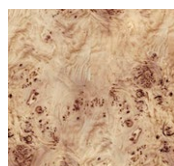

FINITURE DISPONIBILI / AVAILABLE FINISHES

Top in legno di radica /
Burl wood top

Radica 10 natural