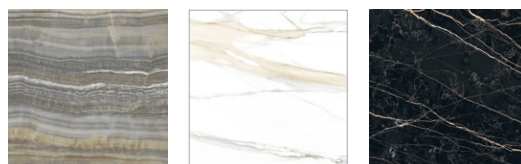

Questa consolle è ideale per valorizzare ingressi, soggiorni e qualsiasi ambiente in cui si desideri introdurre un tocco di esclusività minimal, ma al tempo stesso sofisticata.

Ikati by Bizzottoitalia is a console table with rounded, modern shapes, perfectly in harmony with the preciousness of its materials. The upper section, featuring practical drawers integrated into the structure, pairs beautifully with the lines of the lower glass shelf, adding a refined touch to the whole. The top can be customized with a lacquered finish matching the structure, a mirrored surface, or marble-effect stoneware, allowing it to adapt elegantly to various interior styles.

FINITURE DISPONIBILI / AVAILABLE FINISHES

Struttura + Top / structure + Top

Varianti Top/Top variants: (ceramic marble effect) CAT.B2

Gambe / legs

GT Grigio Tortora SV Savana

Alabastro acqua Alabastro terra Alabastro cielo

RG Reflex gold BI Bronzo antico

BW Brown GG Graphite

Onice alba Calacatta dorato Nero assoluto

RC Reflex chrome CF Canna di fucile

Bianco arabescato Ambrato imperiale Specchio bronzo / bronze mirror

Ripiano / shelf: