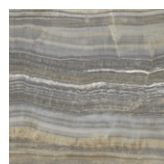

*The Infinity side table by BizzottoItalia embodies the perfect harmony between refined elegance and essential design. Its distinctive triad-shaped metal leg serves as the guiding motif of the collection, which includes various living room models featuring different bases and heights. The round-top Infinity side table is available in a selection of exquisite finishes, including: bronze-colored glass, natural marble, marble-effect ceramic, Erable wood, and Thai wood, a special essence created by BizzottoItalia that evokes the textured look of chalk-striped fabric. The metal legs lend visual momentum and are enriched with contrasting finishes in either 24-carat gold or chrome-plated steel. A versatile and sophisticated piece of furniture, this table is ideal for contemporary interiors where style and Made in Italy quality take center stage.*

## FINITURE DISPONIBILI / AVAILABLE FINISHES

Top in legno /  
wooden top

ER Erable

Top in vetro /  
Glass top

Vetro bronzo /  
bronze glass

Top in marmo /  
marble top

Breccia sarda

CAT.B2

Top (ceramic marble effect) CAT.B2

Alabastro acqua

Alabastro terra

Alabastro cielo

Onice alba

Calacatta  
dorato

Nero assoluto

Bianco  
arabescato