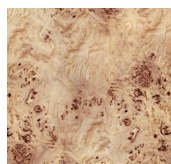

The Sidney 108 version stands out for its abundant presence of briar on the surface: each tabletop is produced in a limited and numbered edition, making it a true tribute to craftsmanship and respect for nature. The Sidney 109, a more essential variant, features surfaces with a lower concentration of briarwood, yet retains the same elegance and refinement.

Its rare, deep grain patterns give the irregularly shaped wooden top a sculptural and authentic appearance. The legs, also made of wood, are available lacquered or finished in gold or silver leaf, adding a refined touch of class. Available in three sophisticated finishes – Natural, Honey and Dark – the Sidney Table can be fully customized in size, even reaching extra-large proportions over 10 meters in length. An exclusive design solution on a grand scale, perfectly suited for luxury interiors and contract spaces.

108-109
Misure a progetto/
custom size

108

Edizione limitata / Limited edition

Tavole in legno massello molto radicate e rare.
/ Solid and rare briar-root wooden boards.

109

Tavole in legno massello mediamente radicate.
/ Solid and rare briar-root wooden boards.

FINITURE DISPONIBILI / AVAILABLE FINISHES

Top in legno di radica /
Burl wood top

Radica 10 natural

Radica 12 dark

Gambe / legs

OR Foglia oro

AR Foglia argento

NL Nero